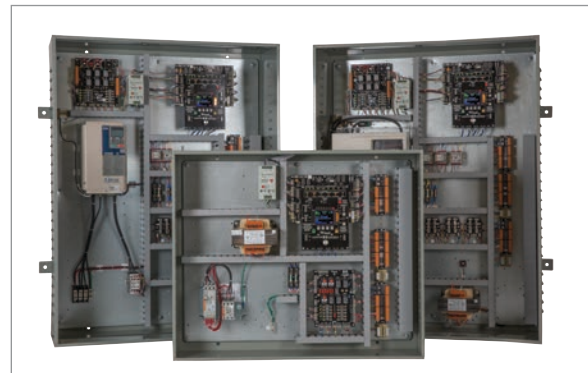

www.liftsolutions.net

Scan our QR code to learn more about our controllers.

888.277.8310

info@liftsolutions.net

1806 S. Lake Stevens Rd
Lake Stevens, WA 98258